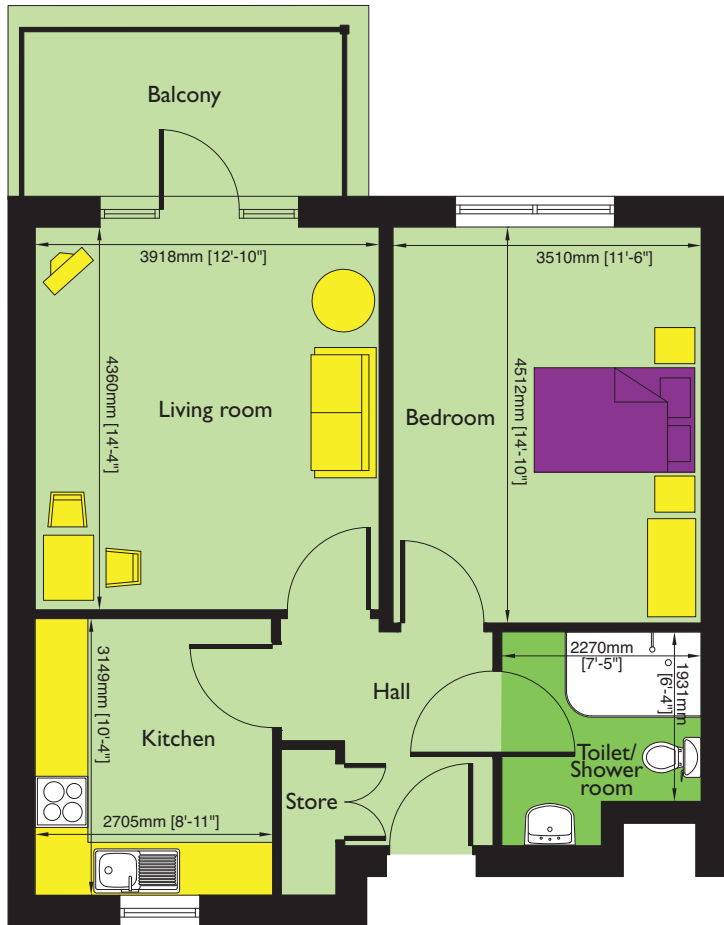

# typical one bedroom apartment

Gross Internal Area: 55.06m<sup>2</sup> (592.66ft<sup>2</sup>)

# typical two bedroom apartment

Gross Internal Area: 75.85m<sup>2</sup> (816.44ft<sup>2</sup>)