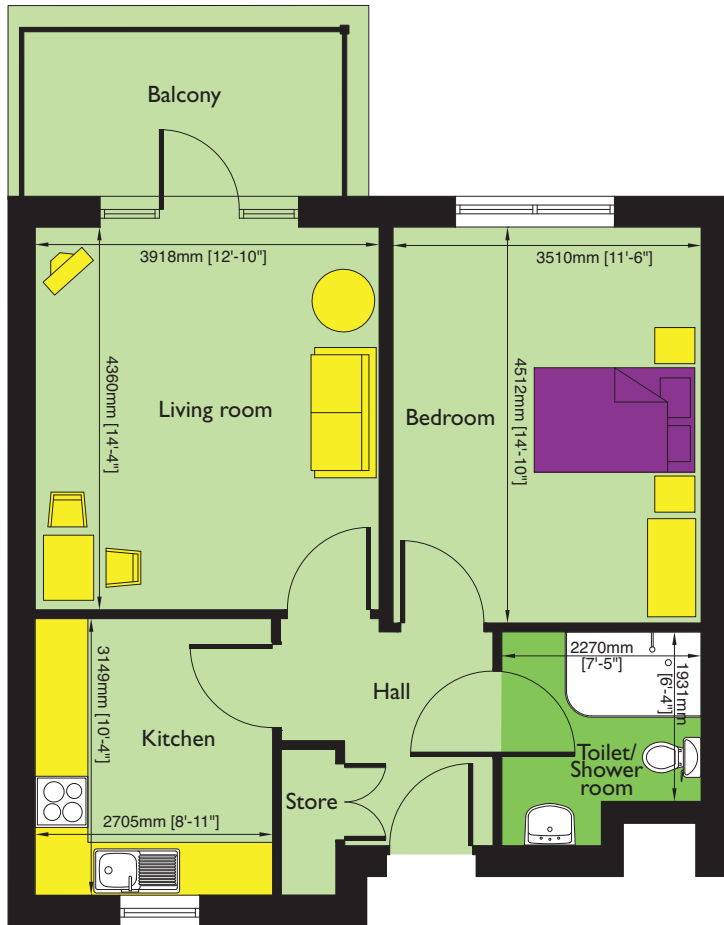

typical one bedroom apartment

Gross Internal Area: 55.06m² (592.66ft²)

typical two bedroom apartment

Gross Internal Area: 75.85m² (816.44ft²)