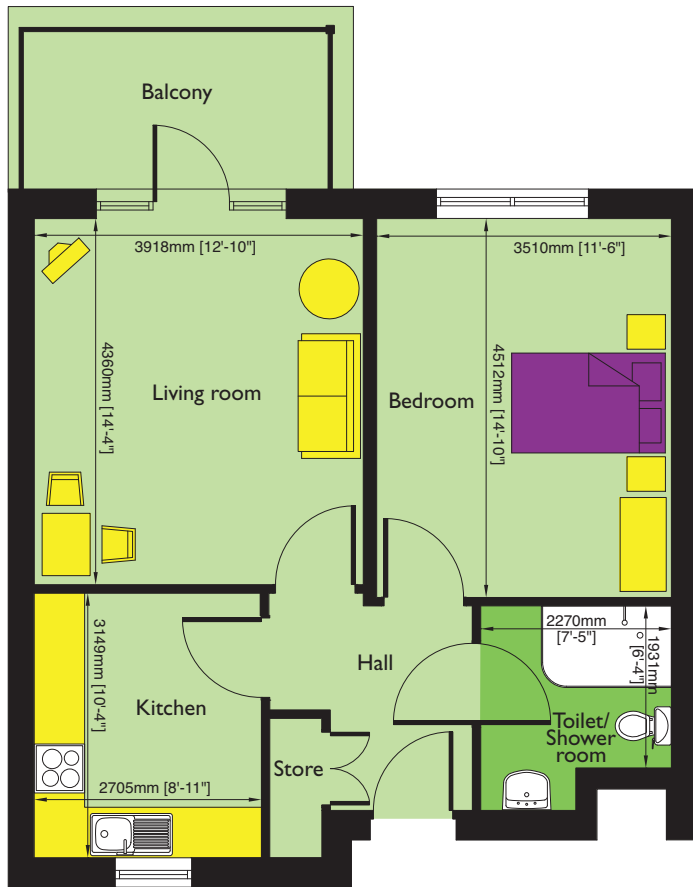

# typical one bedroom apartment

Gross Internal Area: 55.06m<sup>2</sup> (592.66ft<sup>2</sup>)

# typical two bedroom apartment

Gross Internal Area: 75.85m<sup>2</sup> (816.44ft<sup>2</sup>)